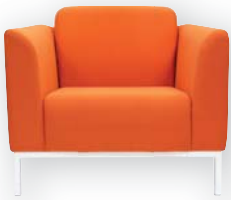

SUMO

Applied Simplicity

Tune in with time.

SM-01

SM-02

SM-03

Features

RUBBER FORM

High density rubber foam for long-last seating

White powder-coated* steel sofa base

*Available also in :
i) black powder-coated
ii) chrome-plated

Simplicity look

Specification

Model	Total Height	Seat Height	Width x Depth	Seat (W x D)
SM-01	740	410	850 x 775	560 x 535
SM-02	740	410	1380 x 775	1090 x 535
SM-03	740	410	1910 x 775	1620 x 535