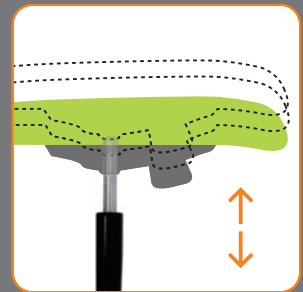

# FERGO

Symmetric Character

Tune in with time.

Mesh Lumbar Assist

# Features

Height adjustable headrest

Polypropylene fixed armrest

Synchro-tilt mechanism with 5 locking positions  
*For FG-01 & FG-03 only*

Conventional-tilt mechanism with single locking position  
*For FG-01E & FG-03E only*

Pneumatic seat height adjustment

Nylon high base with twin castors  
*For FG-01 & FG-03 only*

Polypropylene chair base with twin castors  
*For FG-01E & FG-03E only*

Black powder-coated steel cantilever base