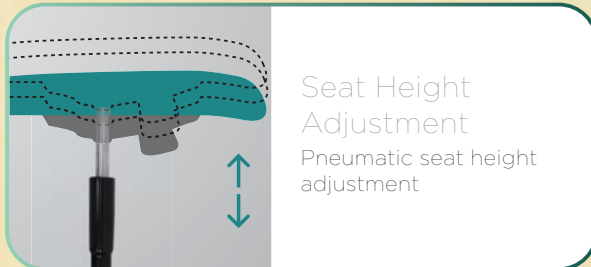

MAL | Features

Headrest
Fixed headrest

Back Panel
Medium height outer back plastic cover

Armrest
Polypropylene fixed armrest

Emblem
Aesthetic chrome emblem

Mechanism
Synchro-tilt mechanism with single locking position

Seat Height Adjustment
Pneumatic seat height adjustment

Prong Base
Nylon base with twin castors

Visitor Base
Black powder-coated steel cantilever base

POLYURETHANE MOULDED FOAM

Cushion
Polyurethane moulded foam
- headrest
- backrest
- seat

MAT | Variation

Back Panel
Low height outer back plastic cover

Armrest
3 Dimensional armrest (Height adjustable) with soft PU armpad

Armpad
Slide & rotatable soft polyurethane armpad

Prong Base
Nylon base with twin castors