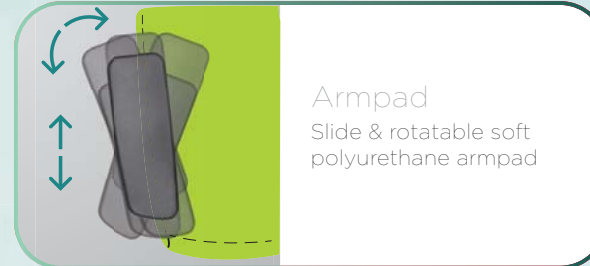

MAL | Features

Headrest
Fixed headrest

Back Panel
Medium height outer back plastic cover

Armrest
Polypropylene fixed armrest

Emblem
Aesthetic chrome emblem

Mechanism
Synchro-tilt mechanism with single locking position

Seat Height Adjustment
Pneumatic seat height adjustment

Prong Base
Nylon base with twin castors

Visitor Base
Black powder-coated steel cantilever base

POLYURETHANE MOULDED FOAM

Cushion
Polyurethane moulded foam
- headrest
- backrest
- seat

MAT | Variation

Back Panel
Low height outer back plastic cover

Armrest
3 Dimensional armrest (Height adjustable) with soft PU armpad

Armpad
Slide & rotatable soft polyurethane armpad

Prong Base
Nylon base with twin castors