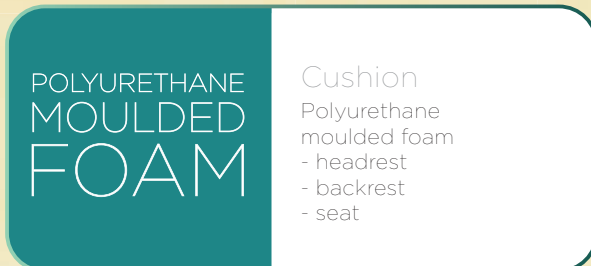

POLYURETHANE MOULDED FOAM