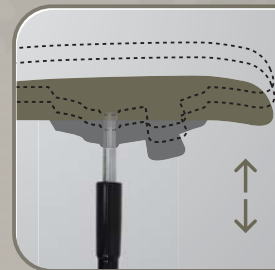

DK-01

DK-02

DK-03

DK-04

DK | Features

**Armrest**  
Polypropylene fixed loop armrest

**Lumbar Support**  
Extra lumbar support

**Mechanism**  
Conventional-tilt mechanism with single locking position

**Seat Height Adjustment**  
Pneumatic seat height adjustment

**Prong Base**  
Polypropylene chair base with twin castors

**Visitor Base**  
Black powder-coated steel cantilever base