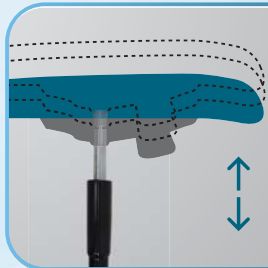

LUXON

Director Perceptiveness

Tune in with time.

LUXON

LX

Dimension			
Model	LX 01	LX 03	LX 04
Total Height	1215 1280	1025 1090	1035
Total (WxD)	670 x 740	670 x 730	670 x 730
Seat Height	490 555	490 555	500
Seat (WxD)	540 x 540	540 x 540	540 x 540

LX-01

LX-03

LX-04

LX | Features

Armrest
Polished aluminium
armrest with upholstered
cushion armpad

Lumbar Support
Extra soft foam &
lumbar support

Mechanism
Knee-tilt mechanism with
5 locking positions

**Seat Height
Adjustment**
Pneumatic seat height
adjustment

Prong Base
Polished aluminium base
with twin castors

Visitor Base
Chrome-plated steel
cantilever base