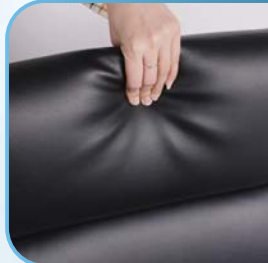

LX-01

LX-03

LX-04

LX | Features

Armrest
Polished aluminium
armrest with upholstered
cushion armpad

Lumbar Support
Extra soft foam &
lumbar support

Mechanism
Knee-tilt mechanism with
5 locking positions

**Seat Height
Adjustment**
Pneumatic seat height
adjustment