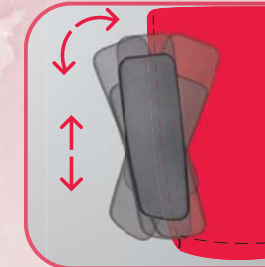

MX | Features

Headrest
Height & angle adjustable headrest

Lumbar Support
Tension feedback lumbar support system

Armrest
Polypropylene fixed armrest

Emblem
Signature emblem

Mechanism
Synchro-tilt mechanism with 4 locking positions

Seat Height Adjustment
Pneumatic seat height adjustment

Prong Base
Nylon high base with twin castors

Visitor Base
Black powder-coated steel cantilever base

POLYURETHANE MOULDED FOAM

Cushion
Ergonomic shaped polyurethane moulded foam
- headrest
- seat

MXA | Variation

Armrest
3 Dimensional armrest (height adjustable) with soft PU armpad

Armpad
Slide & rotatable soft polyurethane armpad

Visitor Base
Black powder-coated steel visitor base with soft PU armpad

MXAC | Variation

Armrest
3 Dimensional armrest with chrome aesthetic

Prong Base
Polished aluminium high base with twin castors

Visitor Base
Chrome plated steel visitor base with soft PU armpad