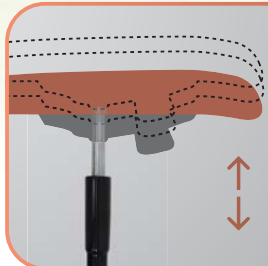

RN-01

RN-03

RN-04

RN | Features

Armrest
Chrome-plated steel
armrest with soft pu
armpad

Mechanism
Synchronize mechanism
with 5 locking positions

**Seat Height
Adjustment**
Pneumatic seat height
adjustment

Prong Base
Polished aluminium base
with twin castors

Visitor Base
Chrome-plated steel
cantilever base