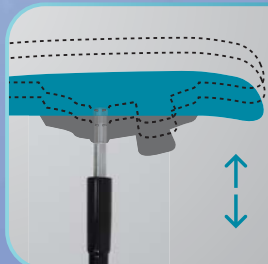

TJM-01

TJM-03

TJM-04

TJM | Features

Aesthetic
Decorative body
chrome lining

Armrest
Chrome-plated steel
armrest with armpad

Mechanism
Synchronize mechanism
with 5 locking positions

Seat Height
Adjustment
Pneumatic seat height
adjustment

Prong Base
Polished aluminium base
with twin castors

Visitor Base
Chrome-plated steel
cantilever base