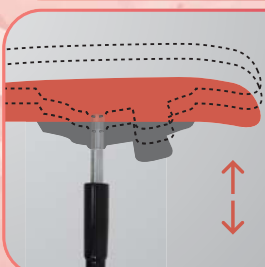

WDL | Features

Design
Luxury button
cushion design

Armrest
Rosewood coloured
wooden armrest with
upholstered cushion
armpad

Mechanism
Knee-tilt mechanism with
5 locking positions

**Seat Height
Adjustment**
Pneumatic seat height
adjustment

Prong Base
Rosewood coloured
wooden chair base

Visitor Base
Black powder-coated
steel cantilever base

WDE | Features

Armrest
Rosewood coloured
wooden armrest with
upholstered cushion
armpad

Mechanism
Knee-tilt mechanism with
5 locking positions