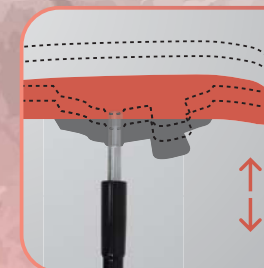

WDL | Features

Design
Luxury button
cushion design

Armrest
Rosewood coloured
wooden armrest with
upholstered cushion
armpad

Mechanism
Knee-tilt mechanism with
5 locking positions

**Seat Height
Adjustment**
Pneumatic seat height
adjustment

Prong Base
Rosewood coloured
wooden chair base

Visitor Base
Black powder-coated
steel cantilever base

WDE | Features

Armrest
Rosewood coloured
wooden armrest with
upholstered cushion
armpad

Mechanism
Knee-tilt mechanism with
5 locking positions

**Seat Height
Adjustment**
Pneumatic seat height
adjustment

Prong Base
Rosewood coloured
wooden chair base

Visitor Base
Black powder-coated
steel cantilever base