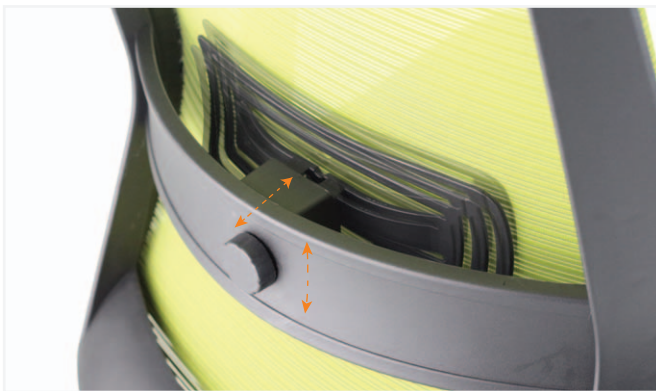

Length & pivot adjustable
soft polyurethane armpad

Feature

Mechanism

Synchro-tilt mechanism
with 3 locking positions

Seat Depth Adjustment

Build in slider plate

Seat

Polyurethane moulded foam with
underneath seat cover

HR-01

Dimension			
Model	HR 01	HR 03	HR 04
Total Height	1215 1340	1040 1125	1020
Total (WxD)	650 x 710	650 x 710	650 x 640
Seat Height	475 560	475 560	495
Seat (WxD)	500 x 520	500 x 520	500 x 520

HR-03

HR-04

Feature

Headrest

Height adjustable headrest

Lumbar Support

4-way adjustable lumbar support

Armrest

Polypropylene fixed armrest

Seat Height

Pneumatic seat height adjustment

Feature

Mechanism

Synchro-tilt mechanism with single locking position

Seat

Polyurethane moulded foam with underneath seat cover

Base

Nylon high base with twin castors